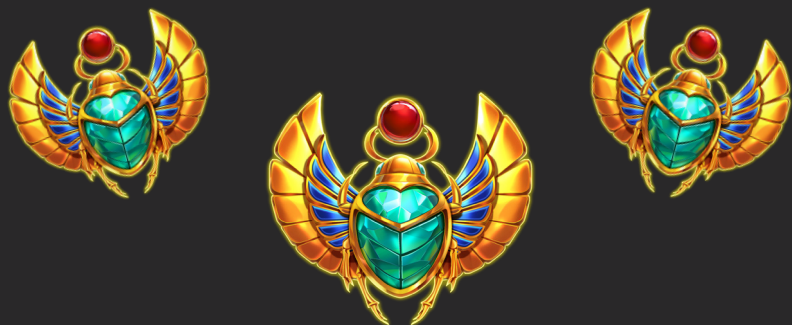

LADY OF RA

INDEX

INTRODUCTION / FEATURES / PAYTABLE / INTERFACE

1. INTRODUCTION

1.1 ABOUT

LADY OF RA is a tale of an Egyptian Queen whose immense wealth was amassed through her devout adoration of the sun god, Ra!

In this mysterious 5x3 slot game with 243 win-ways and 4 jackpots, you have the chance to claim wealth through three distinctive bonus features: Two are unveiled after 6 or more RED SUN OF RA symbols offer you a choice of either 8 FREE GAMES that can be retriggered and where each new RED SUN symbol grants additional initial winnings, or a choice of the SUM UP FEATURE where GOLD and TURQUOISE SUN symbols join the RED SUN to sum up the riches bestowed by the SUN of Ra symbols.

Should you succeed in filling all 15 reel positions with SUN of Ra symbols, the god Ra will bestow upon you the GRAND JACKPOT! Lastly, the gift of the MYSTERY BOOSTED JACKPOTS FEATURE may be randomly granted when the WILD symbol of the LADY OF RA sends scarabs to the golden pot above the reels. This feature presents you with 15 scarabs, from which you must match 3 to one of the jackpots. Mixed among them are also 3 BOOST choices which increase the jackpots' values.

2.3 BASE GAME

2.4 SELECTION

6 or more RED SUN symbols trigger the bonus feature selection screen. Choose 1 of 2 available options: 8 FREE GAMES or SUM UP FEATURE

SELECT A FEATURE

2.5 FREE GAMES

The image displays four sequential screenshots of the Lady of Ra slot game interface, illustrating the free games feature. Each screenshot shows a 5-reel slot machine with a 3x3 grid. The game's title 'LADY OF RA' is prominently displayed at the top. The left side of the screen shows the game's paytable: GRAND 10,000.00, MAXI 400.00, MAJOR 100.00, and MINI 50.00. The bottom of the screen shows the current bet (8.80) and credit (9,895.40).