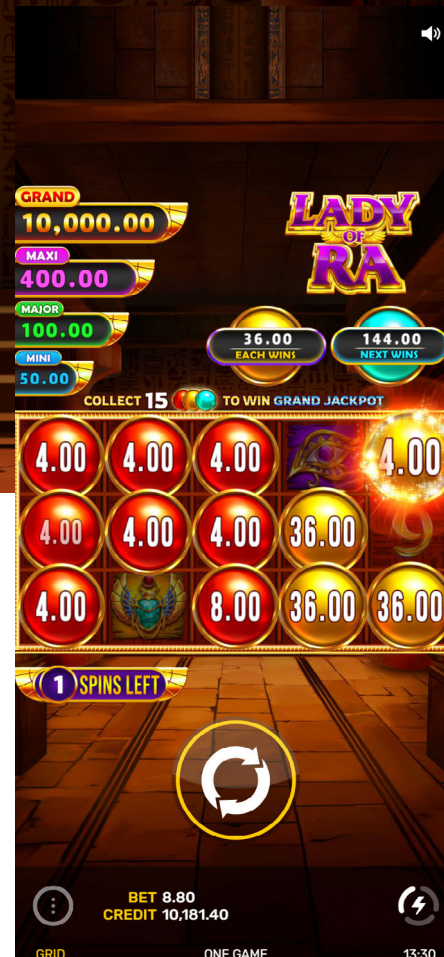

2.6 SUM UP FEATURE

Feature starts with 6 spins. 3 special symbols play in this feature:

GOLD SUN symbol collects all RED SUN symbol values every time it appears on the reels.

TURQUOISE SUN symbol collects all RED SUN, GOLD SUN, and previous TURQUOISE SUN symbol values every time it appears on the reels.

+1 SPIN symbol awards an additional spin.

If the SUN symbols fill all 15 positions on the reels THE GRAND jackpot is paid.

When feature ends, all values on TURQUOISE SUN, GOLD SUN and RED SUN symbols are awarded in the final win.