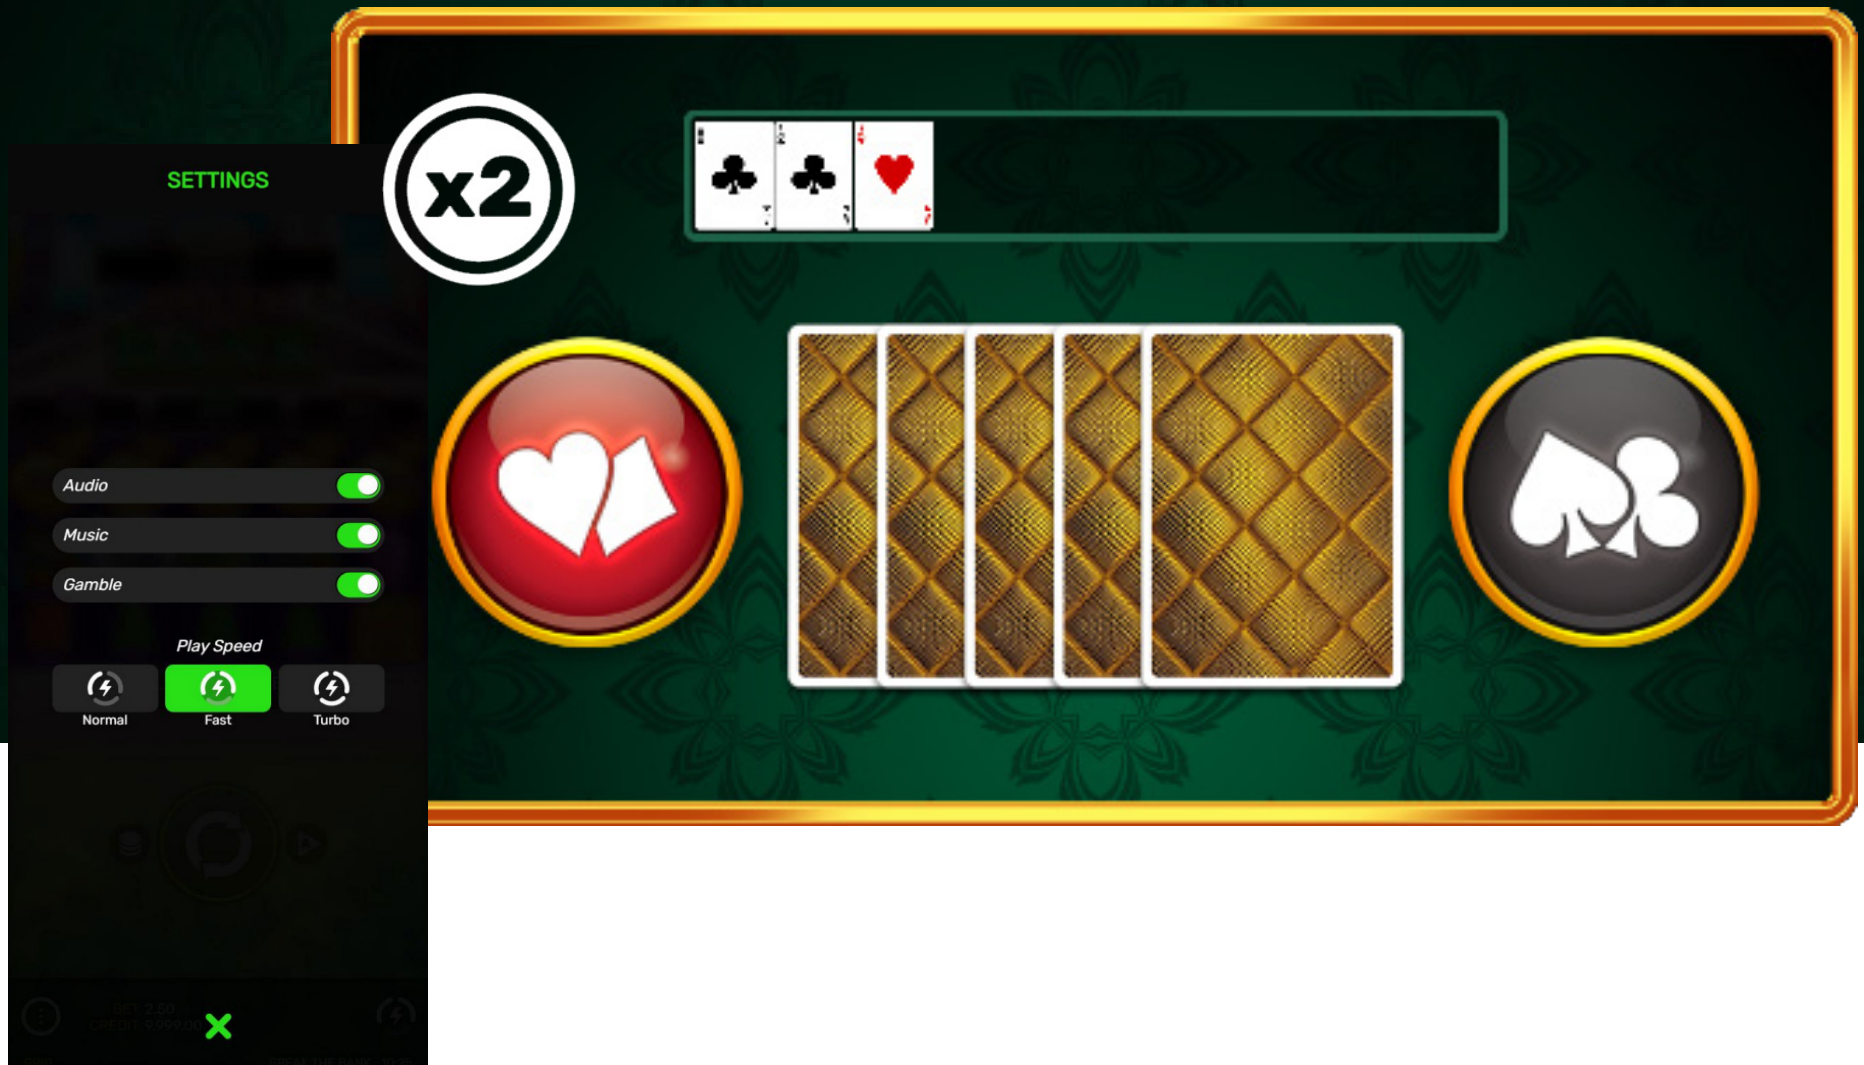

2.7 GAMBLE FEATURE

Enable gamble feature in general settings. Gamble button appears during collection phase of the game. Gamble is not available during autoplay. In gamble feature select RED or BLACK card to double (x2) your win. You can gamble up to 5 times or until gamble win limit is reached.