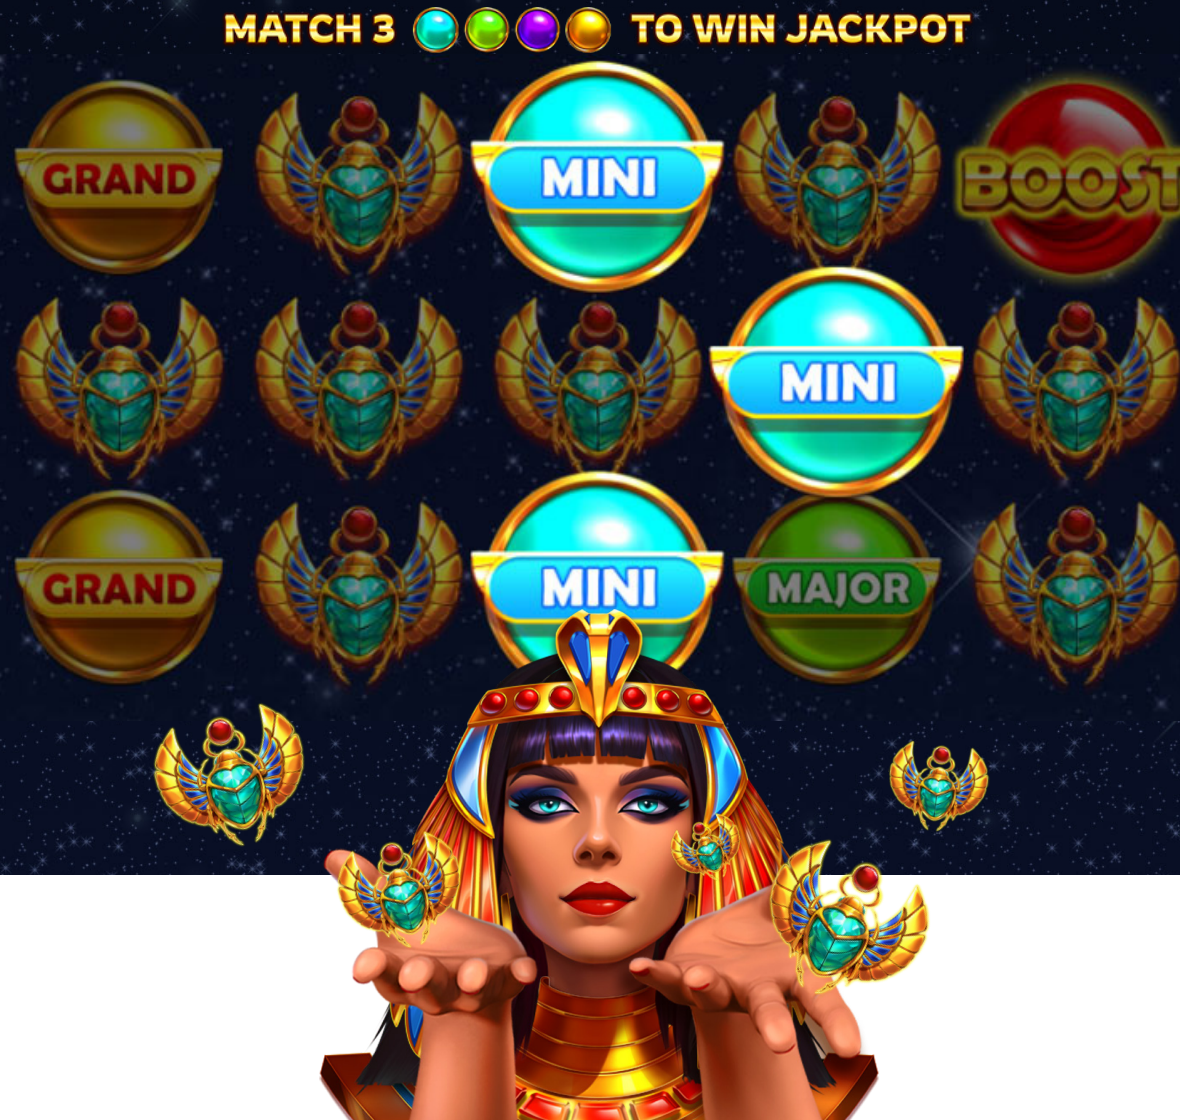

Should you succeed in filling all 15 reel positions with SUN of Ra symbols, the god Ra will bestow upon you the GRAND JACKPOT! Lastly, the gift of the MYSTERY BOOSTED JACKPOTS FEATURE may be randomly granted when the WILD symbol of the LADY OF RA sends scarabs to the golden pot above the reels. This feature presents you with 15 scarabs, from which you must match 3 to one of the jackpots. Mixed among them are also 3 BOOST choices which increase the jackpots' values.

+1 SPIN symbol awards an additional spin.

If the SUN symbols fill all 15 positions on the reels THE GRAND jackpot is paid.

When feature ends, all values on TURQUOISE SUN, GOLD SUN and RED SUN symbols are awarded in the final win.

2.7 MYSTERY BOOSTED JACKPOTS FEATURE

Every time a WILD symbol lands on reels during base game, scarabs fly into the pot above the reels. MYSTERY BOOSTED JACKPOTS FEATURE may be awarded when the scarabs land into the pot. During the feature, 15 pick and reveal options are presented on the screen. Selecting one option reveals a symbol associated to an individual jackpot or a BOOST symbol. The BOOST symbol randomly increases all jackpot values. When 3 matching jackpot symbols are revealed, the corresponding jackpot is awarded and the feature ends.