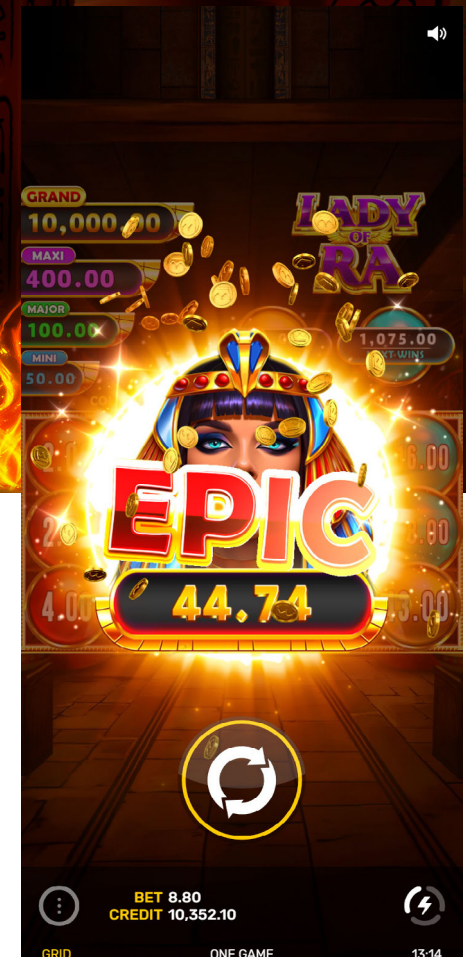

2.6 SUM UP FEATURE

Feature starts with 6 spins. 3 special symbols play in this feature:

GOLD SUN symbol collects all RED SUN symbol values every time it appears on the reels.

TURQUOISE SUN symbol collects all RED SUN, GOLD SUN, and previous TURQUOISE SUN symbol values every time it appears on the reels.

+1 SPIN symbol awards an additional spin.

If the SUN symbols fill all 15 positions on the reels THE GRAND jackpot is paid.

When feature ends, all values on TURQUOISE SUN, GOLD SUN and RED SUN symbols are awarded in the final win.